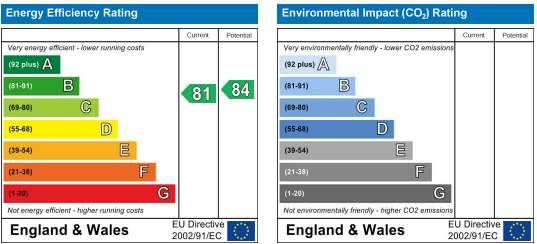

307 The Heart, Media City Uk, Salford, M50 2TH

£1,100 Per Month

Area Map

Floor Plans

Energy Efficiency Graph

These particulars, whilst believed to be accurate are set out as a general outline only for guidance and do not constitute any part of an offer or contract. Intending purchasers should not rely on them as statements of representation of fact, but must satisfy themselves by inspection or otherwise as to their accuracy. No person in this firm's employment has the authority to make or give any representation or warranty in respect of the property.