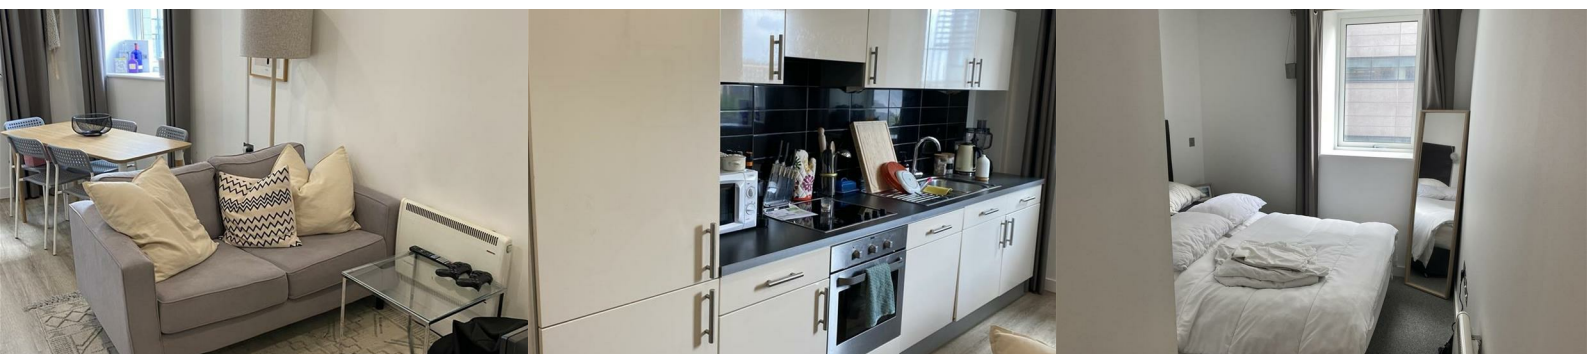

307 The Heart, Media City Uk, Salford, M50 2TH

£1,100 Per Month

Area Map

Floor Plans

Energy Efficiency Graph

These particulars, whilst believed to be accurate are set out as a general outline only for guidance and do not constitute any part of an offer or contract. Intending purchasers should not rely on them as statements of representation of fact, but must satisfy themselves by inspection or otherwise as to their accuracy. No person in this firm's employment has the authority to make or give any representation or warranty in respect of the property.